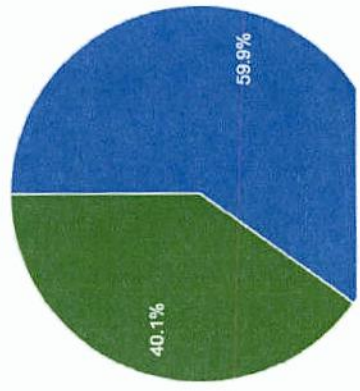

Returning Visitor New Visitor