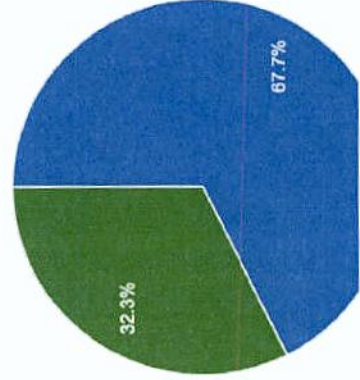

This report is based on 472,503,393 sessions (100% of sessions). [Learn more](#)

Slower response, greater precision

+ Add Segment

Overview

Sessions VS. Select a metric

Hourly **Day** Week Month

● Sessions

4,000,000

April 2012

July 2012

October 2012

| Sessions | Users | Pageviews |
|-------------|-------------|---------------|
| 472,503,393 | 160,065,328 | 1,526,527,552 |

| Pages / Session | Avg. Session Duration | Bounce Rate |
|-----------------|-----------------------|-------------|
| 3.23 | 00:04:09 | 39.51% |

■ Returning Visitor ■ New Visitor

Audience Overview

Email Export Add to Dashboard Shortcut This report is based on 451,149,222 sessions (100% of sessions). [Learn more](#) Slower response, greater precision