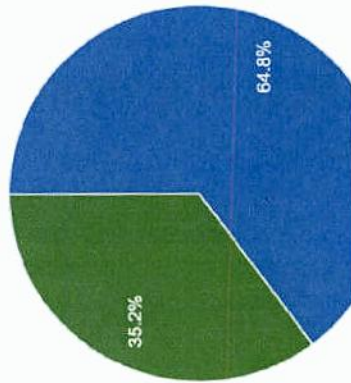

April 2012

July 2012

October 2012

Sessions

231,985,515

Users

84,087,410

Pageviews

909,920,421

Pages / Session

3.92

Avg. Session Duration

00:05:15

Bounce Rate

38.15%

Returning Visitor **New Visitor**

Audience Overview

Jan 1, 2013 - Dec 31, 2013

Email Export ▾ Add to Dashboard Shortcut This report is based on 283,894,713 sessions (100% of sessions). Learn more

Slower response, greater precision ▾

All Sessions
100.00%