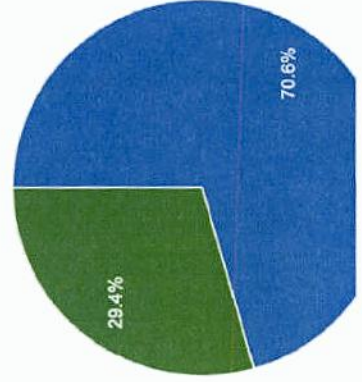

Jan 1, 2012 - Dec 31, 2012

Audience Overview

Email Export Add to Dashboard Shortcut

This report is based on 209,458,747 sessions (100% of sessions). Learn more

Slower response, greater precision

All Sessions
100.00%

+ Add Segment

Overview

Sessions vs. Select a metric

Hourly Day Week Month

Sessions
2,000,000

Returning Visitor New Visitor

| Metric | Value | Line Chart |
|-----------------------|-------------|------------|
| Sessions | 209,458,747 | |
| Users | 63,834,108 | |
| Pageviews | 691,332,576 | |
| Pages / Session | 3.30 | |
| Avg. Session Duration | 00:04:21 | |
| Bounce Rate | 37.79% | |

Audience Overview

Jan 1, 2013 - Dec 31, 2013

Email Export Add to Dashboard Shortcut

This report is based on 332,826,054 sessions (100% of sessions). [Learn more](#)

Slower response, greater precision

All Sessions
100.00%