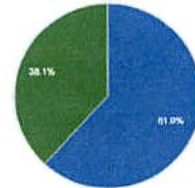

All Sessions 100.00%

+ Add Segment

Overview

Sessions vs. Select a metric

Hourly Day Week Month

Sessions 20,000,000

| | | |
|--------------------------------|--|-----------------------------------|
| Sessions 360,025,567 | Users 142,664,230 | Pageviews 1,080,757,234 |
| Pages / Session 3.00 | Avg. Session Duration 00:03:33 | Bounce Rate 39.31% |

Returning Visitor New Visitor

How engaged are visitors to gizmodo.com?

?

| | | |
|-----------------------------|-----------------------------|---------------------------|
| Bounce Rate | Daily Pageviews per Visitor | Daily Time on Site |
| 64.20% ▲ 3.00% | 1.97 ▼ 5.29% | 3:21 ▼ 5.00% |