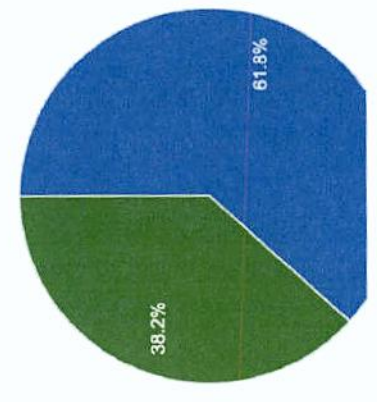

+ Add Segment

Overview

Sessions ▾ VS. Select a metric

Hourly Day Week Month

● Sessions
3,000,000

April 2013 July 2013 October 2013

| | | | | | |
|-----------------|-------------|-----------------------|-------------|-------------|-------------|
| Sessions | 283,894,713 | Users | 111,399,151 | Pageviews | 653,417,363 |
| Pages / Session | 2.30 | Avg. Session Duration | 00:04:33 | Bounce Rate | 55.77% |

■ Returning Visitor ■ New Visitor

Jan 1, 2012 - Dec 31, 2012

Audience Overview

Email Export Add to Dashboard Shortcut

This report is based on 283,054,330 sessions (100% of sessions). [Learn more](#)

Slower response, greater precision