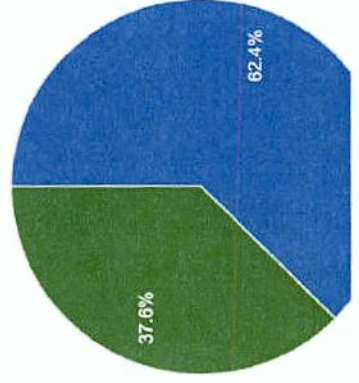

D566-006

Audience Overview

Email Export Add to Dashboard Shortcut

This report is based on 174,303,363 sessions (100% of sessions). [Learn more](#)

Slower response, greater precision

All Sessions
100.00%

+ Add Segment

Overview

Sessions vs. Select a metric

Hourly Day Week Month

Sessions
1,200,000

April 2012 July 2012 October 2012

Returning Visitor New Visitor

| Metric | Value |
|-----------------------|-------------|
| Sessions | 174,303,363 |
| Users | 67,394,277 |
| Pageviews | 564,671,953 |
| Pages / Session | 3.24 |
| Avg. Session Duration | 00:03:33 |
| Bounce Rate | 38.15% |

Audience Overview

Email Export Add to Dashboard Shortcut This report is based on 259,318 sessions (100% of sessions). Learn more

Slower response, greater precision

All Sessions 100.00%

+ Add Segment

Overview