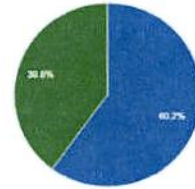

Audience Overview

Jan 1, 2013 - Dec 31, 2013

Email Export Add to Dashboard Shortcut

This report is based on 501,826,792 sessions (100% of sessions). Learn more

Slower response, greater precision

All Sessions 100.00%

+ Add Segment

Overview

Sessions vs. Select a metric

Hourly Day Week Month

Sessions 20,000,000

| | | |
|--------------------------------|--|-----------------------------------|
| Sessions 501,826,792 | Users 206,428,913 | Pageviews 1,051,145,639 |
| Pages / Session 2.09 | Avg. Session Duration 00:05:47 | Bounce Rate 57.58% |

Returning Visitor New Visitor

Audience Overview

Jan 1, 2012 - Dec 31, 2012

Email Export Add to Dashboard Shortcut

This report is based on 360,025,567 sessions (100% of sessions). Learn more

Slower response, greater precision