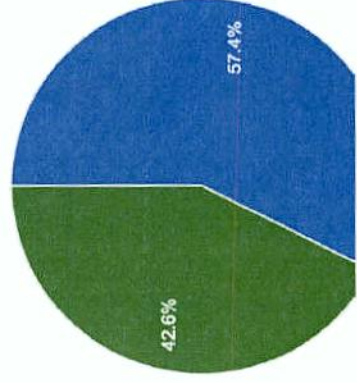

Sessions vs. Select a metric

Hourly Day Week Month

Sessions 2,000,000

October 2013

July 2013

April 2013

Returning Visitor New Visitor

| Metric | Value |
|-----------------------|-------------|
| Sessions | 259,318,218 |
| Users | 112,816,368 |
| Pageviews | 492,555,129 |
| Pages / Session | 1.90 |
| Avg. Session Duration | 00:03:10 |
| Bounce Rate | 62.51% |

D566-008

Jan 1, 2012 - Dec 31, 2012

Audience Overview

Email **Export** **Add to Dashboard** **Shortcut** This report is based on 231,985,515 sessions (100% of sessions). **Learn more** **Slower response, greater precision**