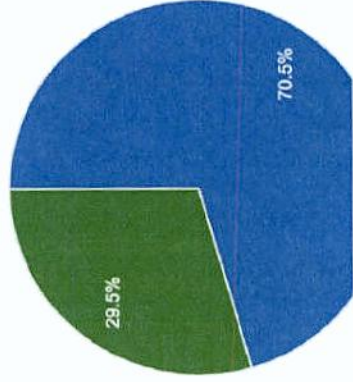

April 2013

July 2013

October 2013

Sessions

332,826,054

Users

101,288,567

Pageviews

740,984,872

Pages / Session

2.23

Avg. Session Duration

00:03:56

Bounce Rate

55.60%

Returning Visitor New Visitor