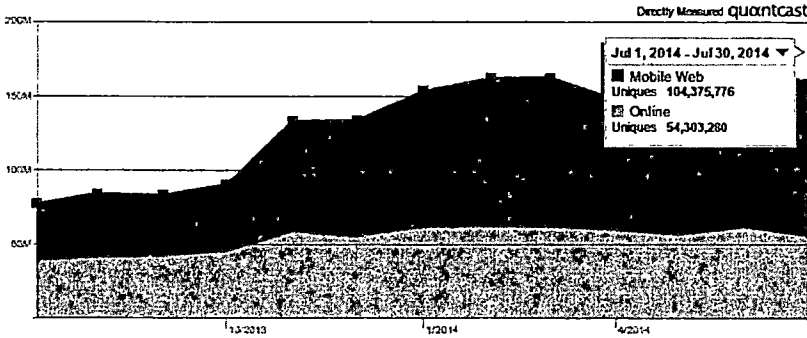

BuzzFeed Network MONTHLY UNIQUES

1 Site: N/A, us N/A, Global

buzzfeed.com 122.7M us 215.2M Global

Global

Quantified
Directly Measured Data

7 US RANK
The hottest, most social content on the web.

Check out the new Audience Interests report, with top interests and sites now available for any property, networks, sites, apps, and publishers connected.

quantcast Measure Advertise Explore

UNIQUES 158,679,056 -10%

PEOPLE 118,812,512 -9%

VISITS 402,061,376 -11%

Uniques (Global) per Day | Week | Month

Compare Site

More Options

Mobile Web Online

Date Range: 1w | 1m | 3m | 6m | 1y | All | Custom

LAST MONTH
FEB 16, 2015 - MAR 17, 2015

	UNIQUES	PEOPLE	VISITS
Web	215,210,096	160,257,136	533,620,672
Mobile Web	159,205,872	---	380,624,704
Online	56,004,224	---	152,995,968