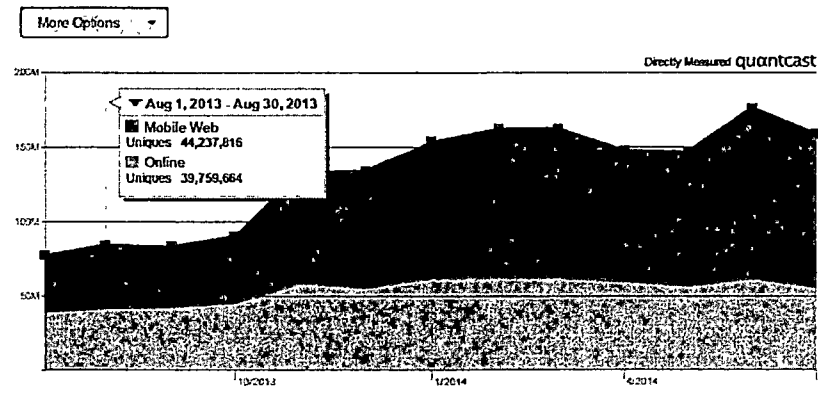

BuzzFeed Network MONTHLY UNIQUES

Site: **buzzfeed.com** N/A US N/A Global

122.7M US 215.2M Global

Global

Quantified
Directly Measured Data

7 US RANK

The hottest, most social content on the web

Check out the new Audience Interests report, with top interests and sites now available for any property, networks, sites, apps and audience segments!

UNIQUES \uparrow 10%	PEOPLE \uparrow 8%	VISITS \uparrow 18%
83,997,480	66,203,736	182,556,928

Uniques (Global) per Day | Week | Month Compare Site

Mobile Web Online

Date Range: 1w | 1m | 3m | 6m | 1y | All Custom

LAST MONTH FEB 16, 2015 - MAR 17, 2015	UNIQUES	PEOPLE	VISITS
Web	215,210,096	160,257,136	533,620,672
Mobile Web	159,205,872	---	380,624,704
Online	56,004,224	---	152,995,968

Updated Mar 18, 2015 - Next Mar 19, 2015 by 6AM PDT